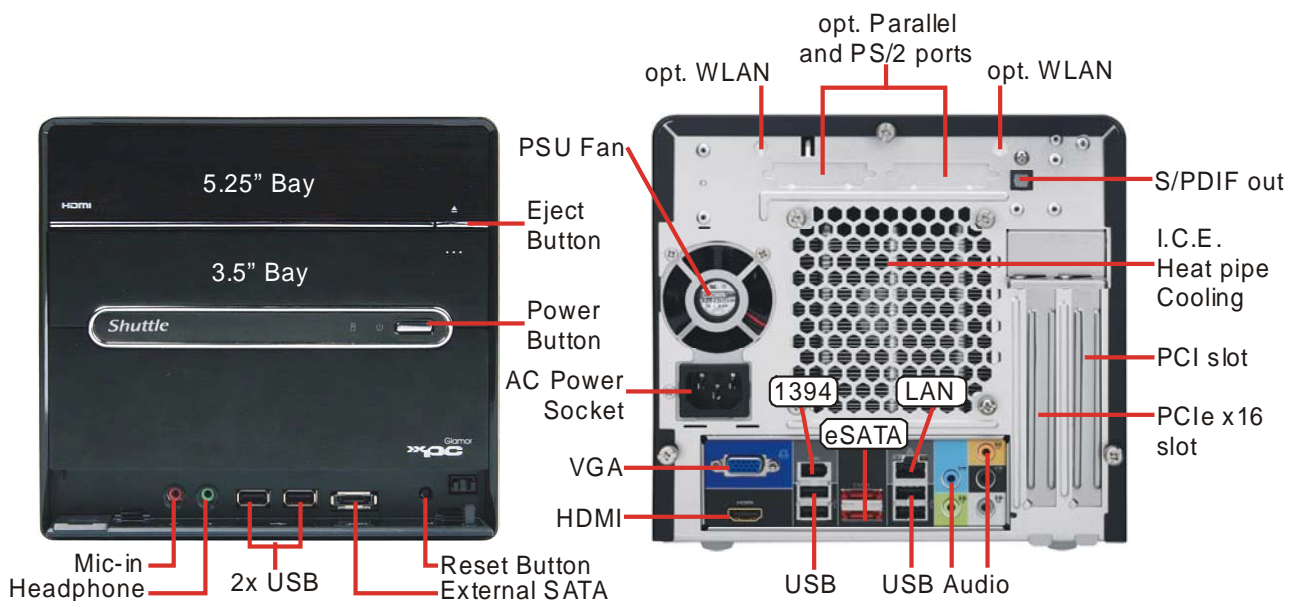

<i>Back-panel I/O</i>	Video outputs depend on hardware configuration (e.g. HDMI, DVI, VGA, S-Video) 4x USB 2.0 Firewire (6 pin) GigaBit LAN (RJ45) 2x External Serial ATA Hotplug (eSATA) 8-ch Audio line-out (2x rear/front, bass/center, surround/back) Audio Line-in Digital Audio: optical S/PDIF output Clear CMOS button
<i>Optional Back-panel I/O</i>	Wireless LAN Antenna (PN20) PS/2 Mouse & Keyboard (PS10) Parallel port (PC8)
<i>Power supply</i>	300 Watt mini PSU, AC input voltage: 100~240V 80 PLUS® certified (80% or greater energy-efficient) Active PFC circuit (Power Factor Correction) Dimension: 190 x 82 x 43 mm (LWH)
<i>Warranty</i>	24 Months Pick-Up-And-Return Service
<i>Further configuration options</i>	It is possible to modify certain components of this basic configuration. Please refer to the "Shuttle Systems Configurator" on Shuttle's website http://sys.eu.shuttle.com

Front view

Back view

©2008 by Shuttle Computer Handels GmbH (Germany). All information subject to change without notice. Pictures for illustration purposes only.